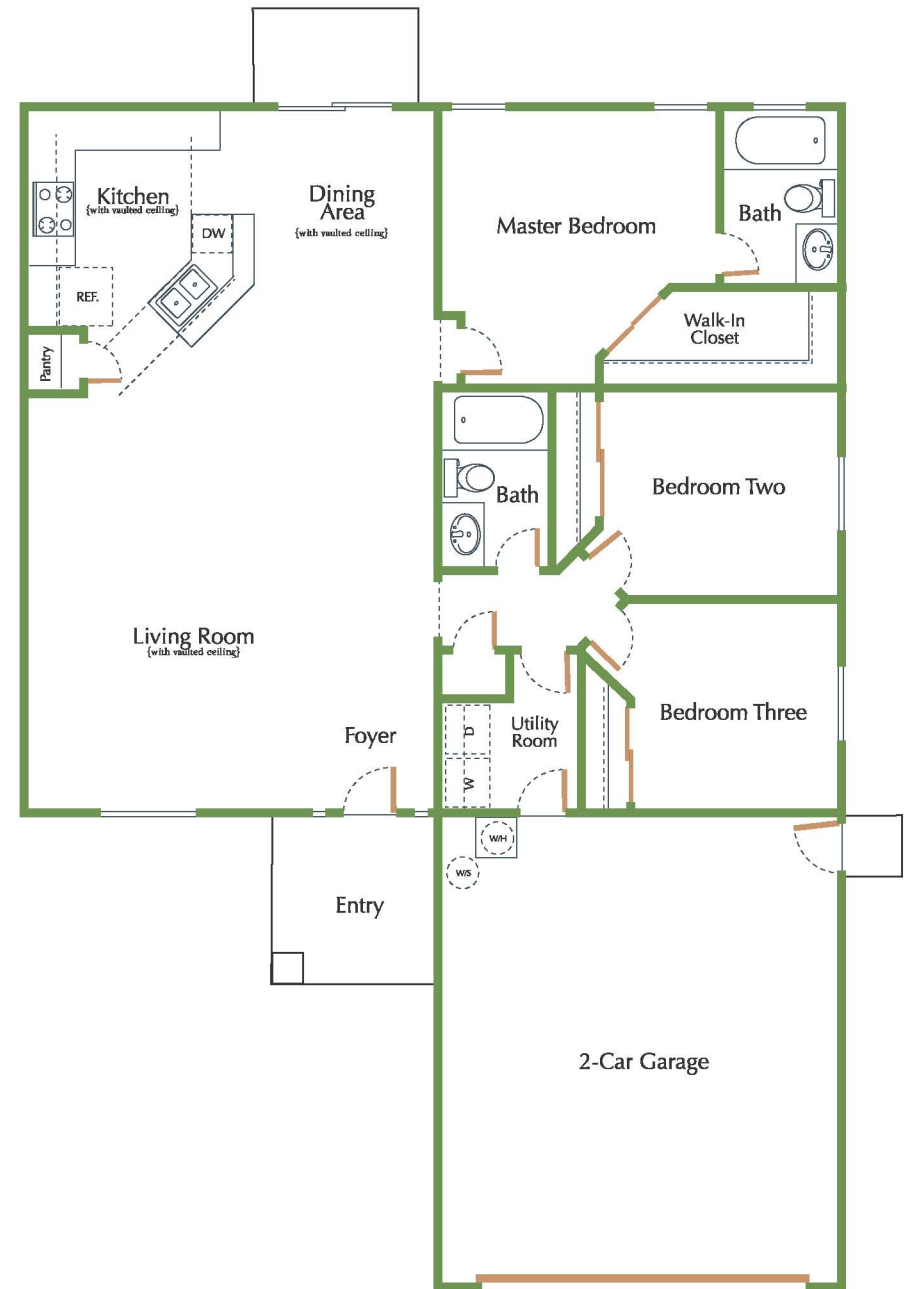

Model open daily 10-5 • 6063 Greenhorn Dr, Fort Mohave, AZ ~ 800-660-6406 ~ 928-788-7253

ROC Lic. #144998. Elevations shown are an artist's concept only and are not an exact representation of actual homes, exterior colors or landscape surrounding each home. Mountain View Homes reserves the right to modify elevations, colors and floorplans without notice. Consult your MVH sales agent for current information and pricing.